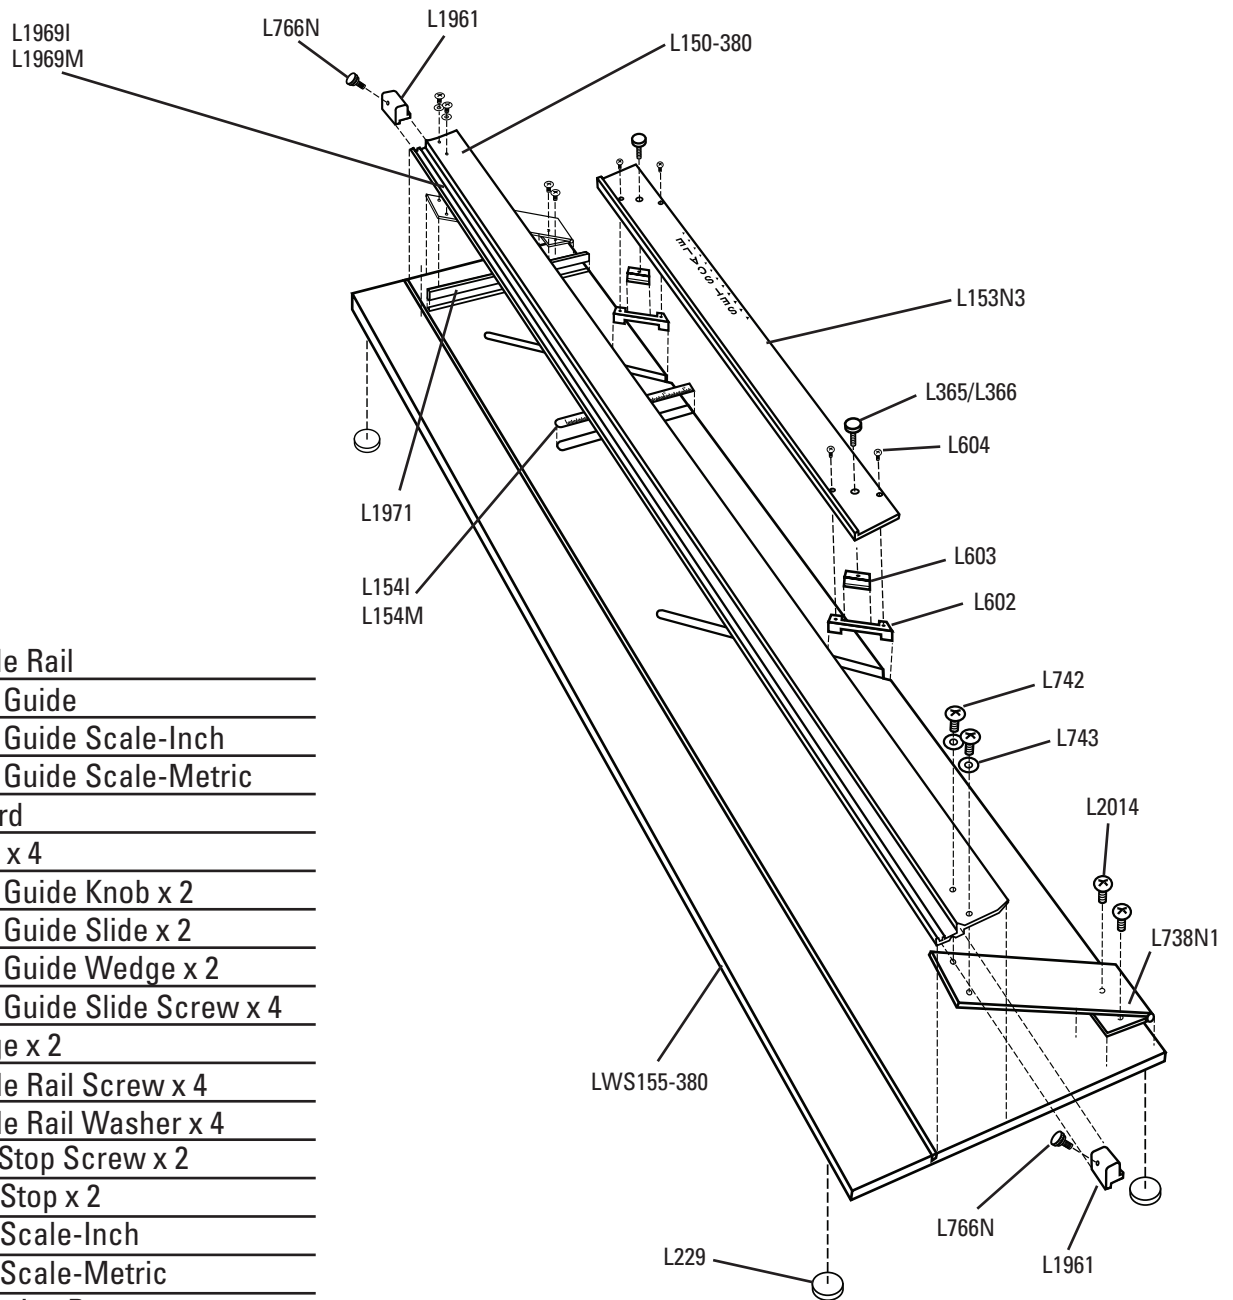

PARTS DIAGRAM

Parts List

L150-380	Guide Rail
L153N3	Mat Guide
L154I	Mat Guide Scale-Inch
L154M	Mat Guide Scale-Metric
LWS155-380	Board
L229	Feet x 4
L365/L366	Mat Guide Knob x 2
L602	Mat Guide Slide x 2
L603	Mat Guide Wedge x 2
L604	Mat Guide Slide Screw x 4
L738N1	Hinge x 2
L742	Guide Rail Screw x 4
L743	Guide Rail Washer x 4
L766N	Rail Stop Screw x 2
L1961	Rail Stop x 2
L1969I	Rail Scale-Inch
L1969M	Rail Scale-Metric
L1971	Squaring Bar
L2014	Hinge Screw x 4